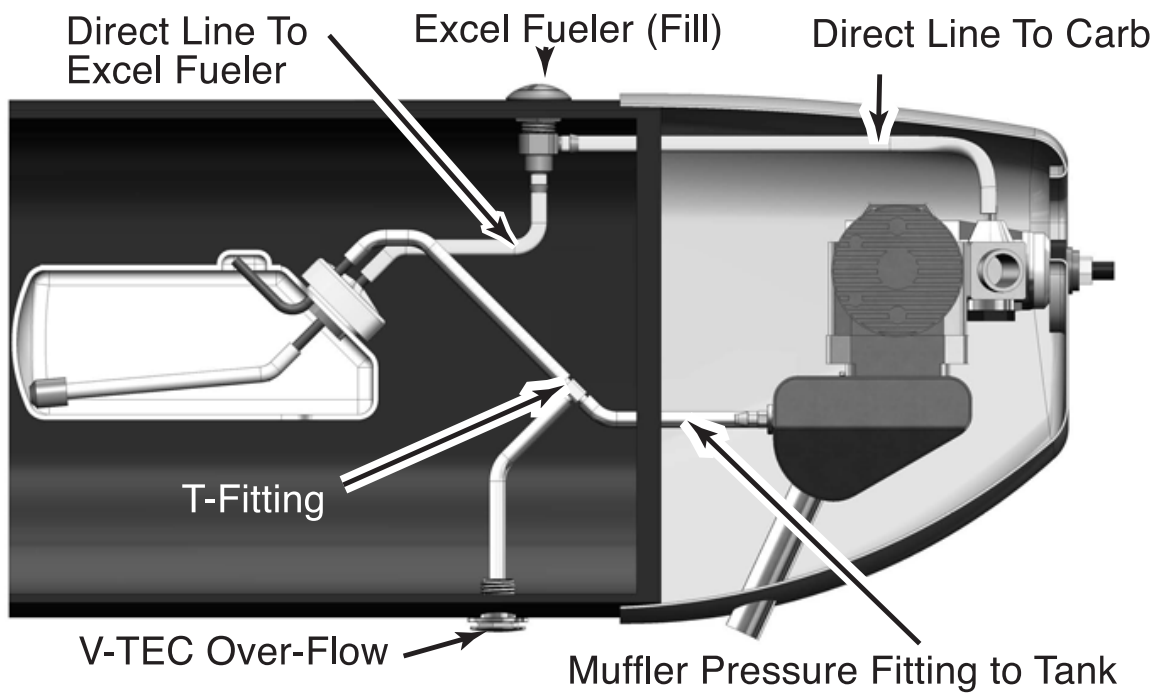

Excel 2 Line Gas Tank Set-up

V-Tec/Excel 2 Line Gas Tank Set-up

V-Tec 3 Line Gas Tank Set-up

V-TEC Fuel Fitting (Fill) →

Direct Line To Carb

V-TEC Over-Flow →

V-Tec 3 Line Glow Tank Set-up

Excel 2 Line Glow Tank Set-up

V-Tec/Excel 2 Line Glow Tank Set-up

Excel 3 Line Glow Tank Set-up