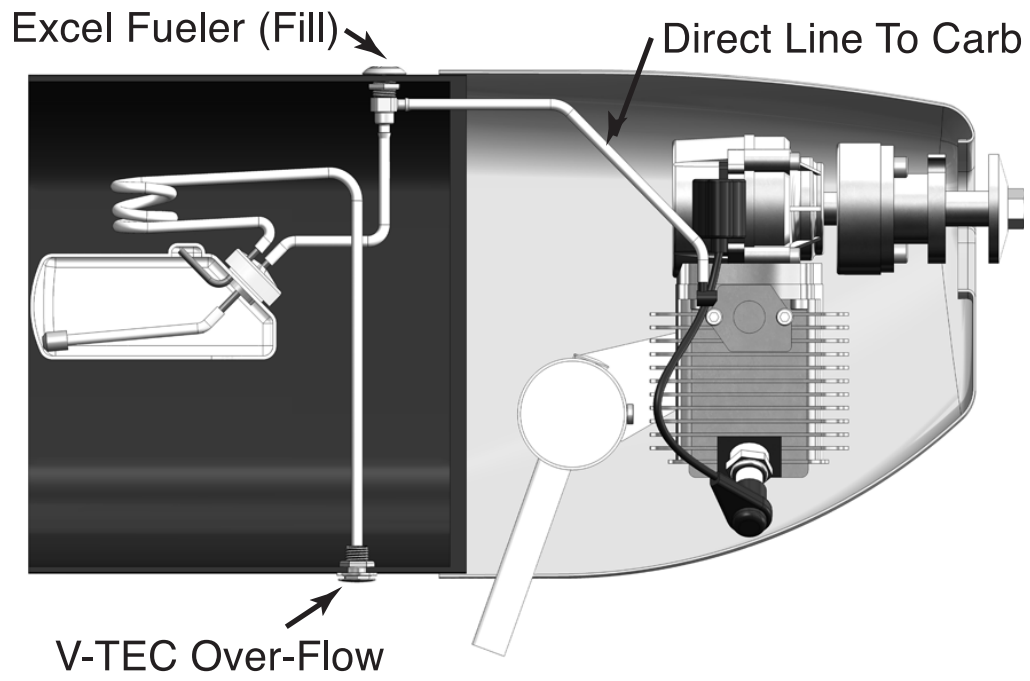

Excel 2 Line Gas Tank Set-up

V-Tec/Excel 2 Line Gas Tank Set-up

V-Tec 3 Line Gas Tank Set-up

V-TEC Fuel Fitting (Fill) →

Direct Line To Carb

V-TEC Over-Flow →

V-Tec 3 Line Glow Tank Set-up

Excel 2 Line Glow Tank Set-up

V-Tec/Excel 2 Line Glow Tank Set-up

Excel 3 Line Glow Tank Set-up