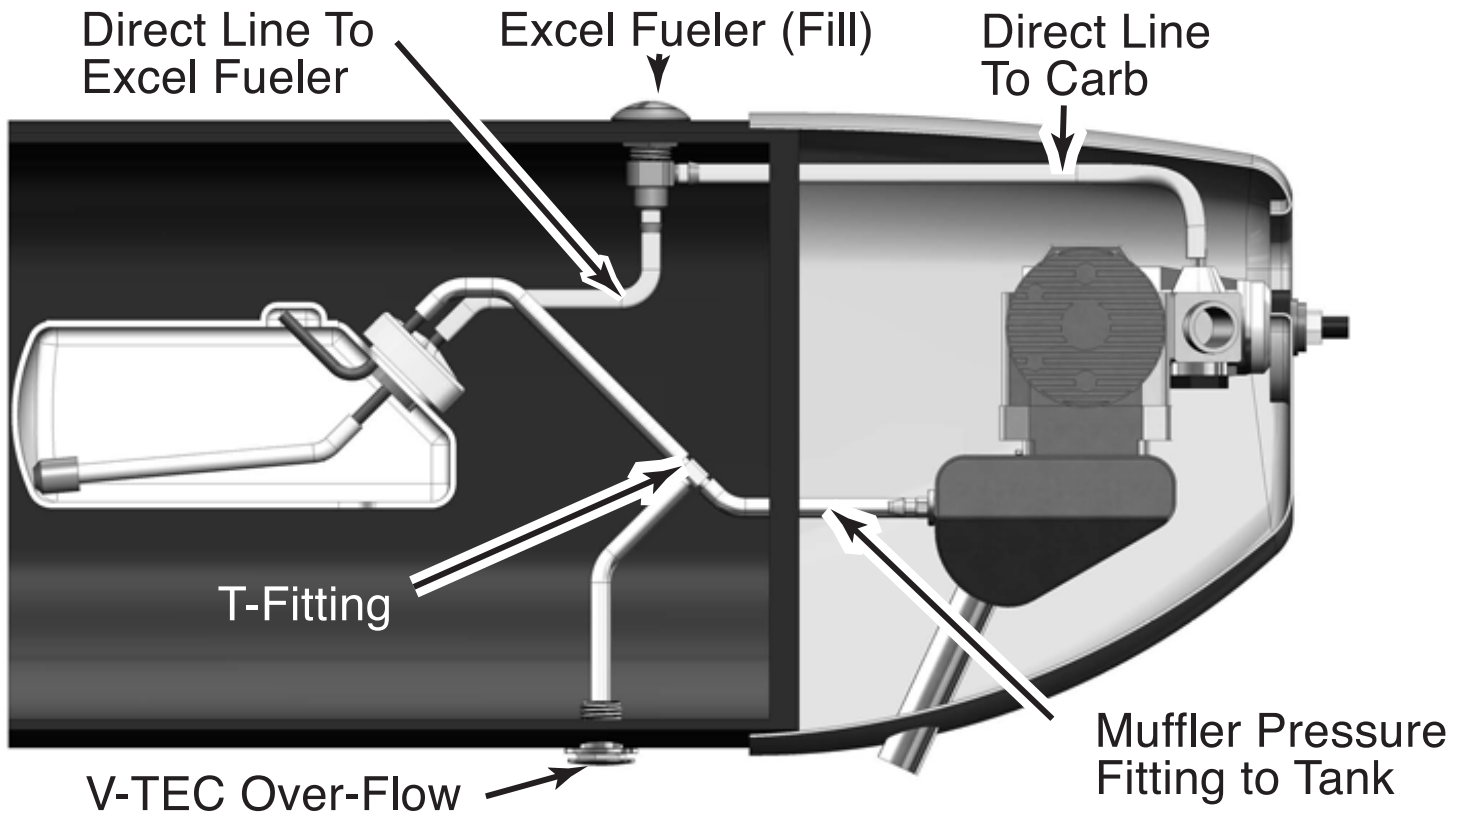

Excel 2 Line Gas Tank Set-up

V-Tec/Excel 2 Line Gas Tank Set-up

V-Tec 3 Line Gas Tank Set-up

V-TEC Fuel Fitting (Fill) →

Direct Line To Carb

V-TEC Over-Flow →

V-Tec 3 Line Glow Tank Set-up

Excel 2 Line Glow Tank Set-up

V-Tec/Excel 2 Line Glow Tank Set-up

Excel 3 Line Glow Tank Set-up