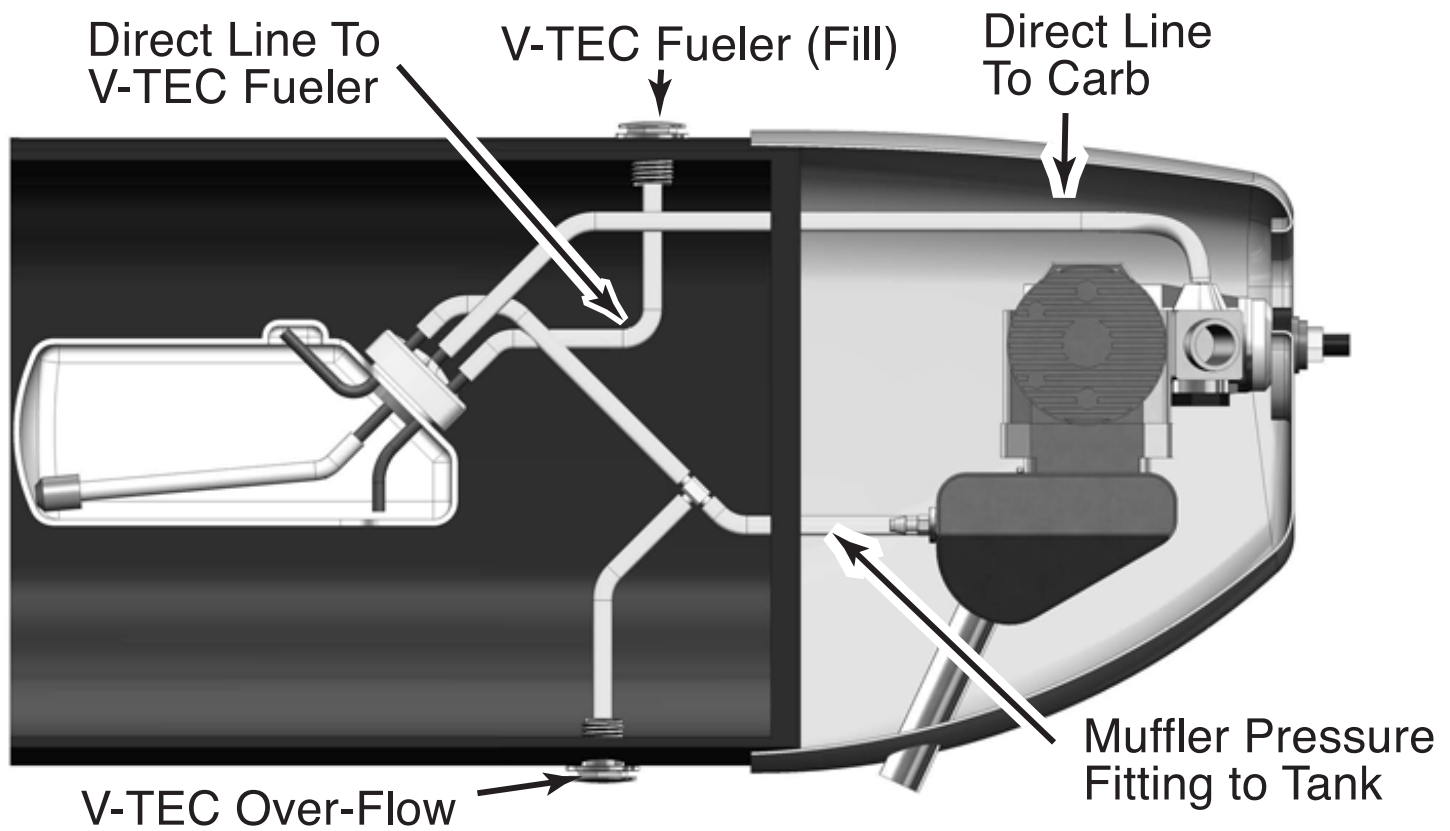

Excel 2 Line Gas Tank Set-up

V-Tec/Excel 2 Line Gas Tank Set-up

V-Tec 3 Line Gas Tank Set-up

V-TEC Fuel Fitting (Fill) →

Direct Line To Carb

V-TEC Over-Flow →

V-Tec 3 Line Glow Tank Set-up

Excel 2 Line Glow Tank Set-up

V-Tec/Excel 2 Line Glow Tank Set-up

Excel 3 Line Glow Tank Set-up